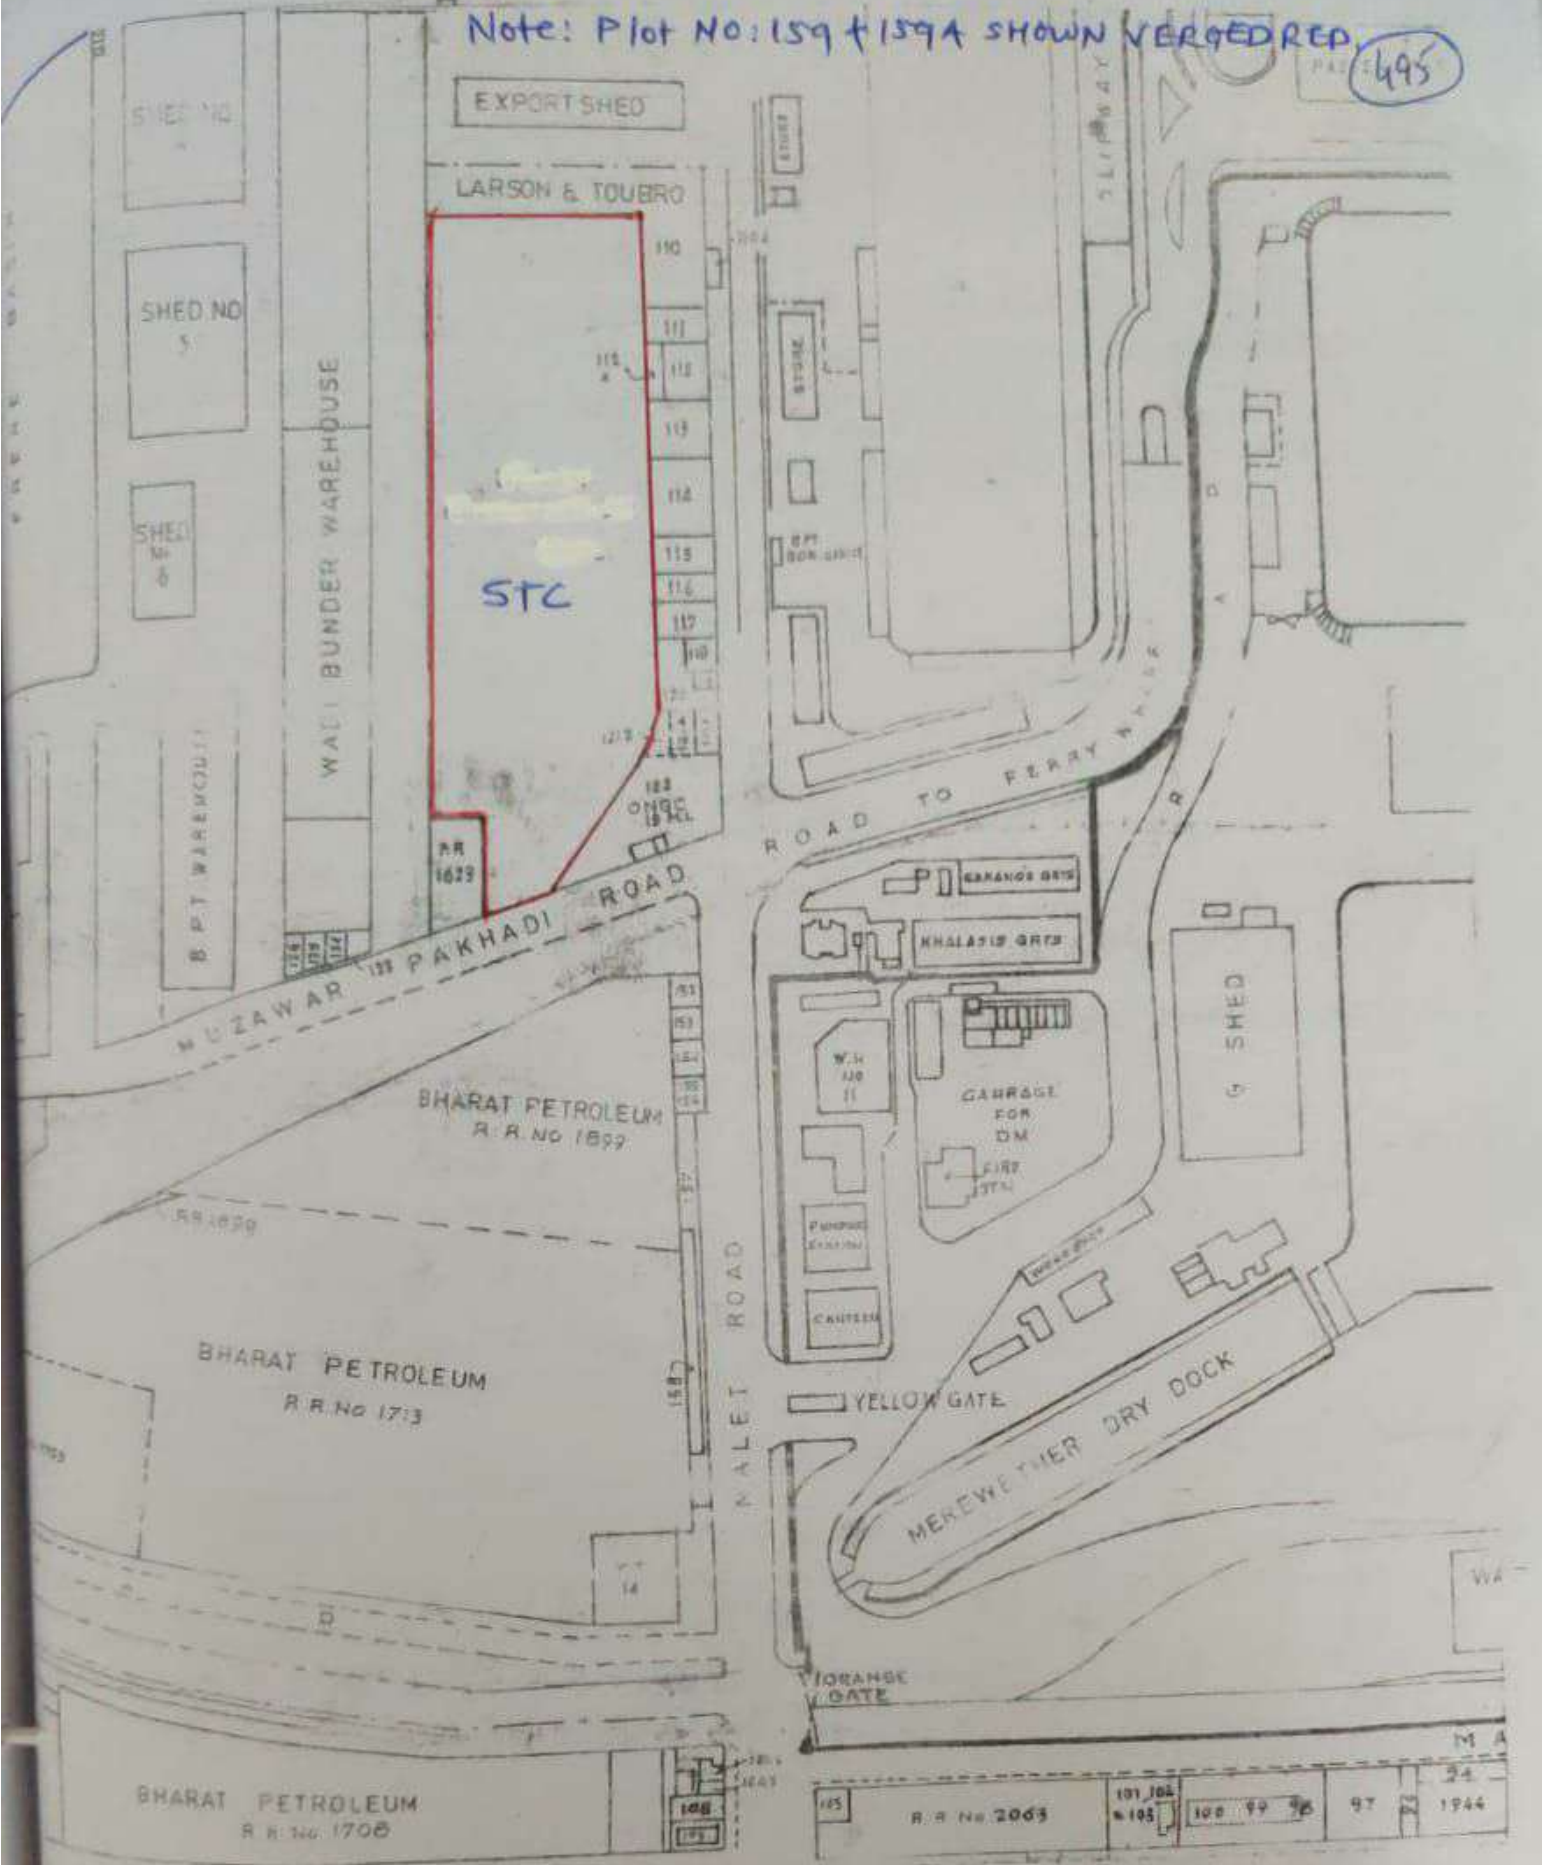

Note: Plot No: 159 + 159A SHOWN VERGED RED

495

CENTRAL RAILWAY GOODS YARD