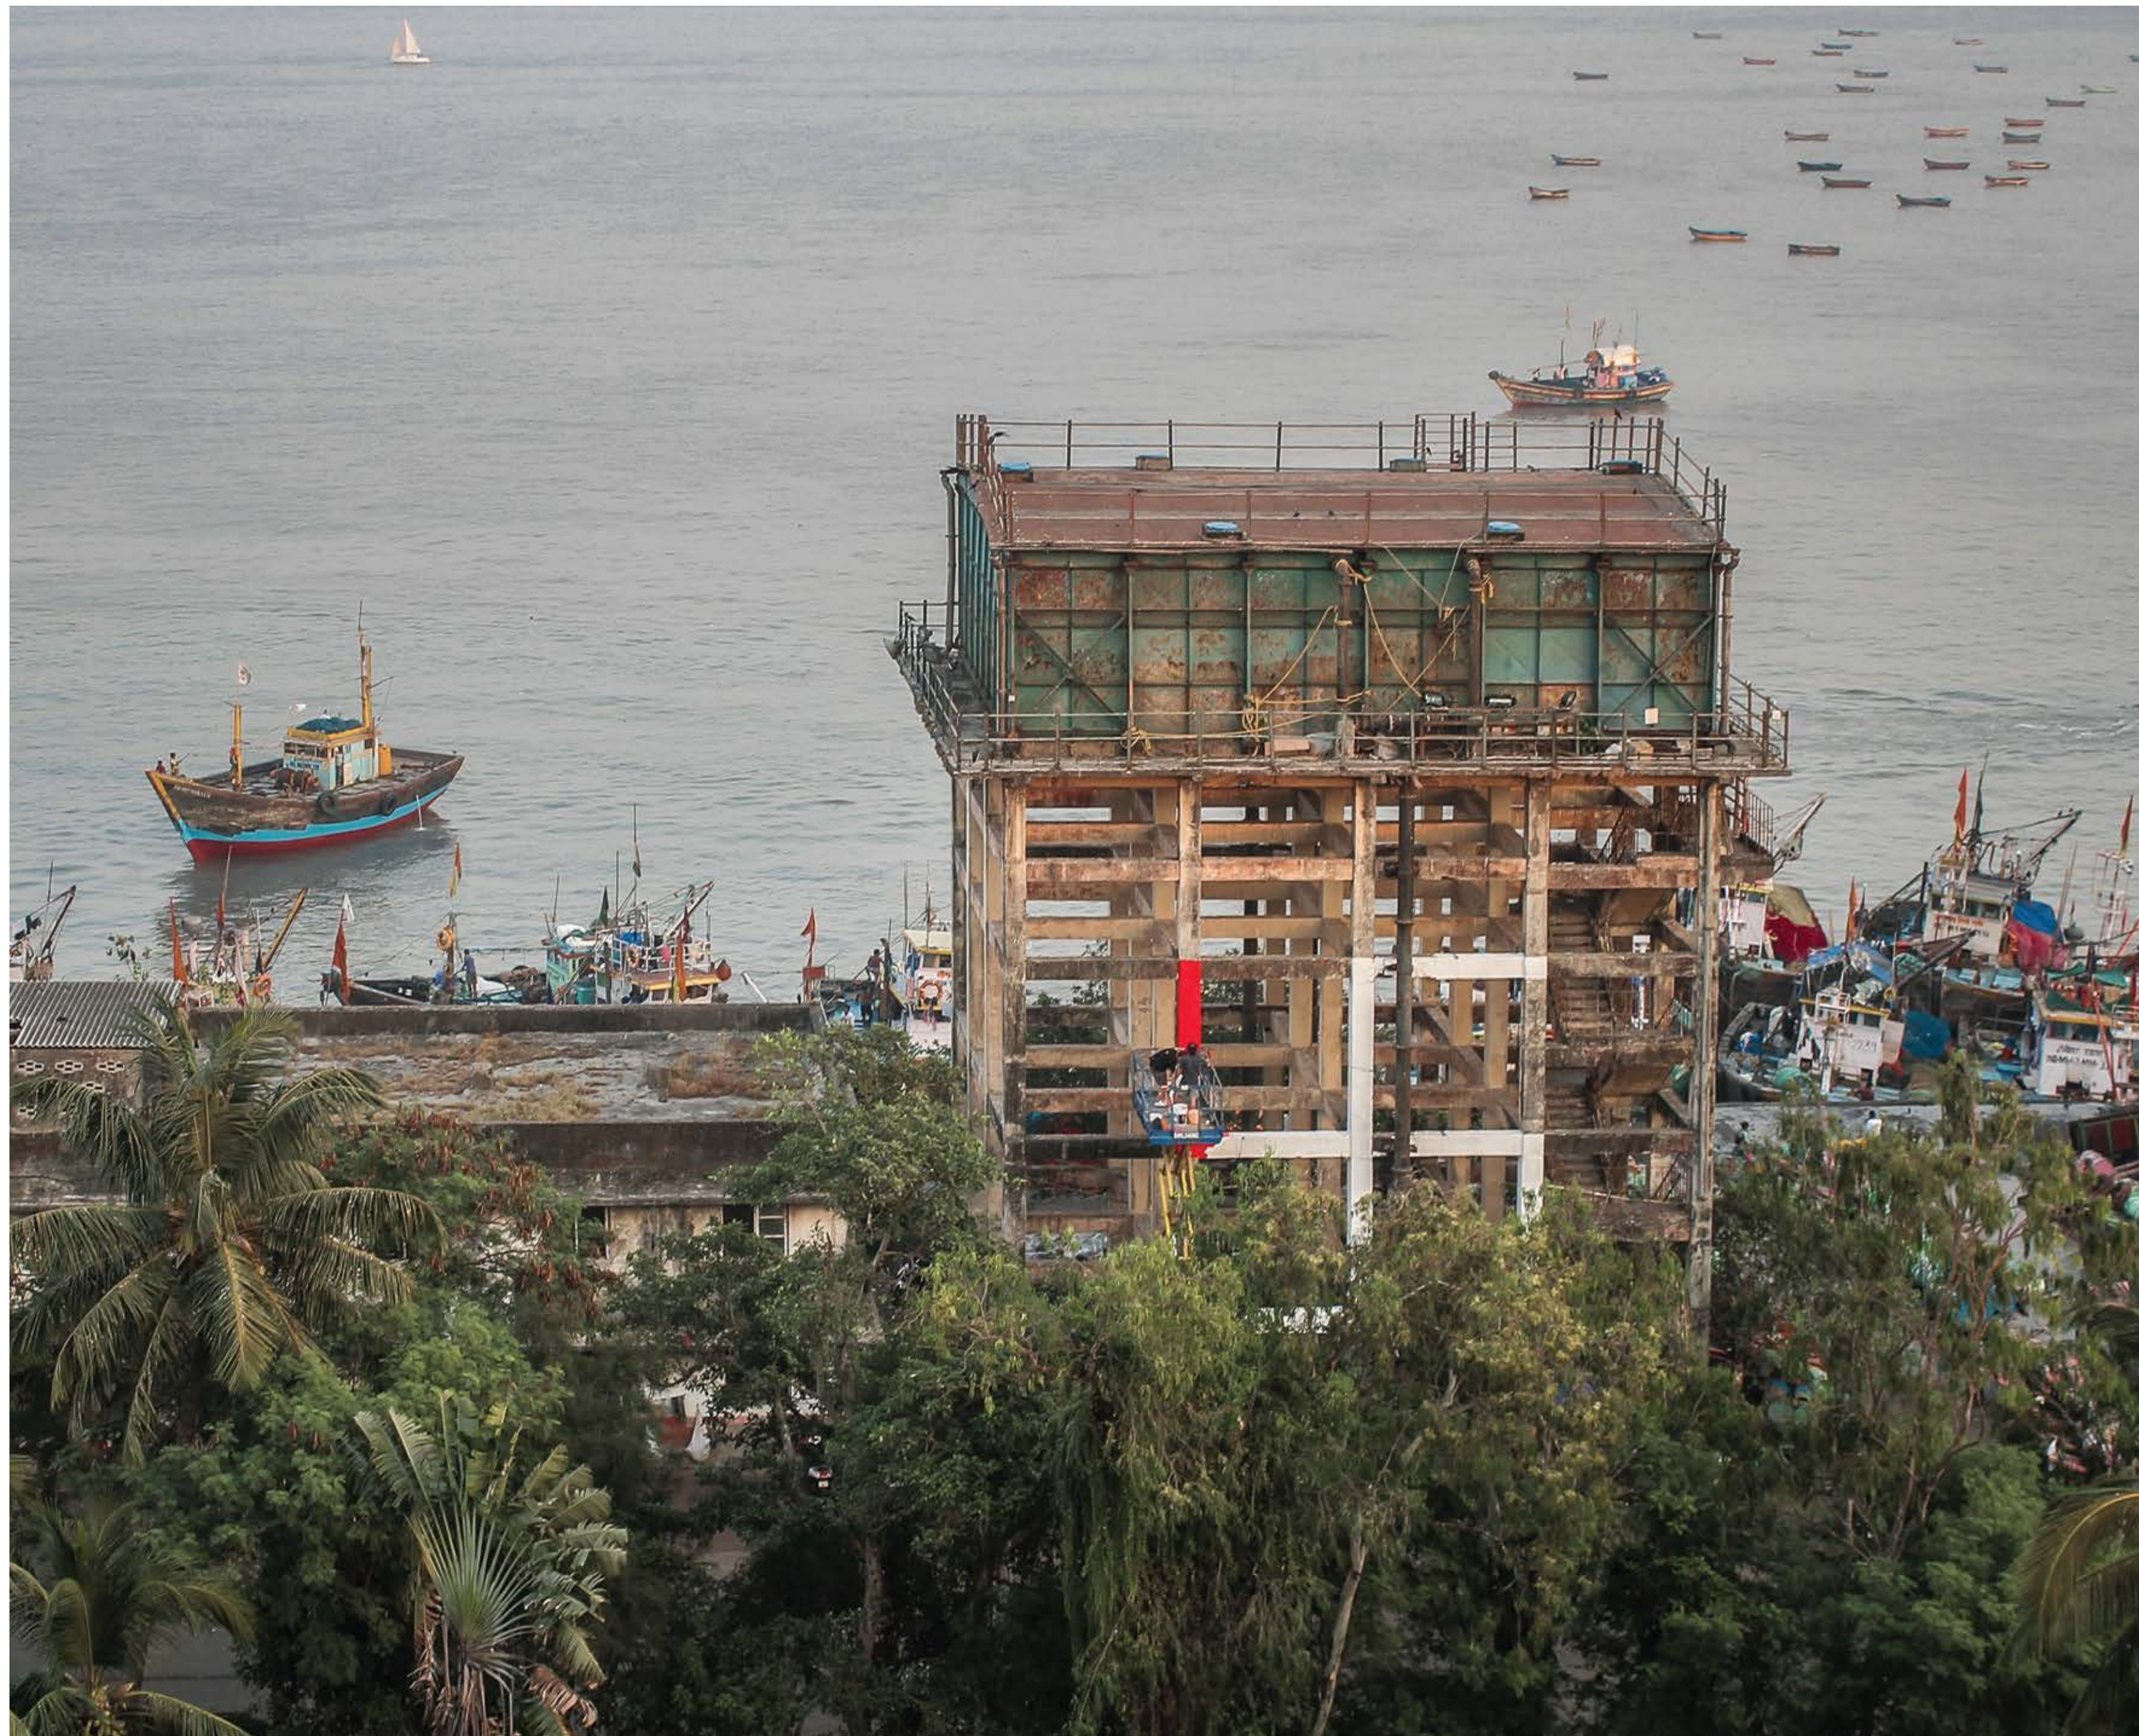

PS

\*also known as Bombay or Bombay Duck    \*Bangda or Mackerel

ELLA  
+ PiTR

SKYLIFT

CHERRY PICKER / BOOMLIFT

9820679998 / 9821087114

सोनं च  
चर्चाली  
दर्याला

**WIP** | ST+ART  
मुंबई *URBN*  
*ART FSTVL*  
*2017*